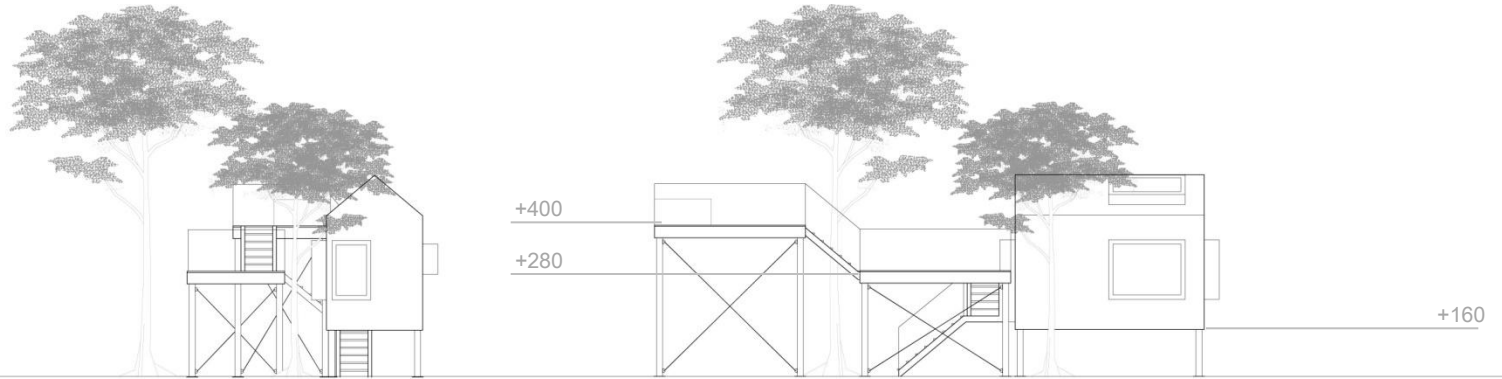

MODELLO MOUNTAIN RESORT

CABINA MOUNTAIN

TERRAZZA VASCA CITY

TERRAZZA RELAX